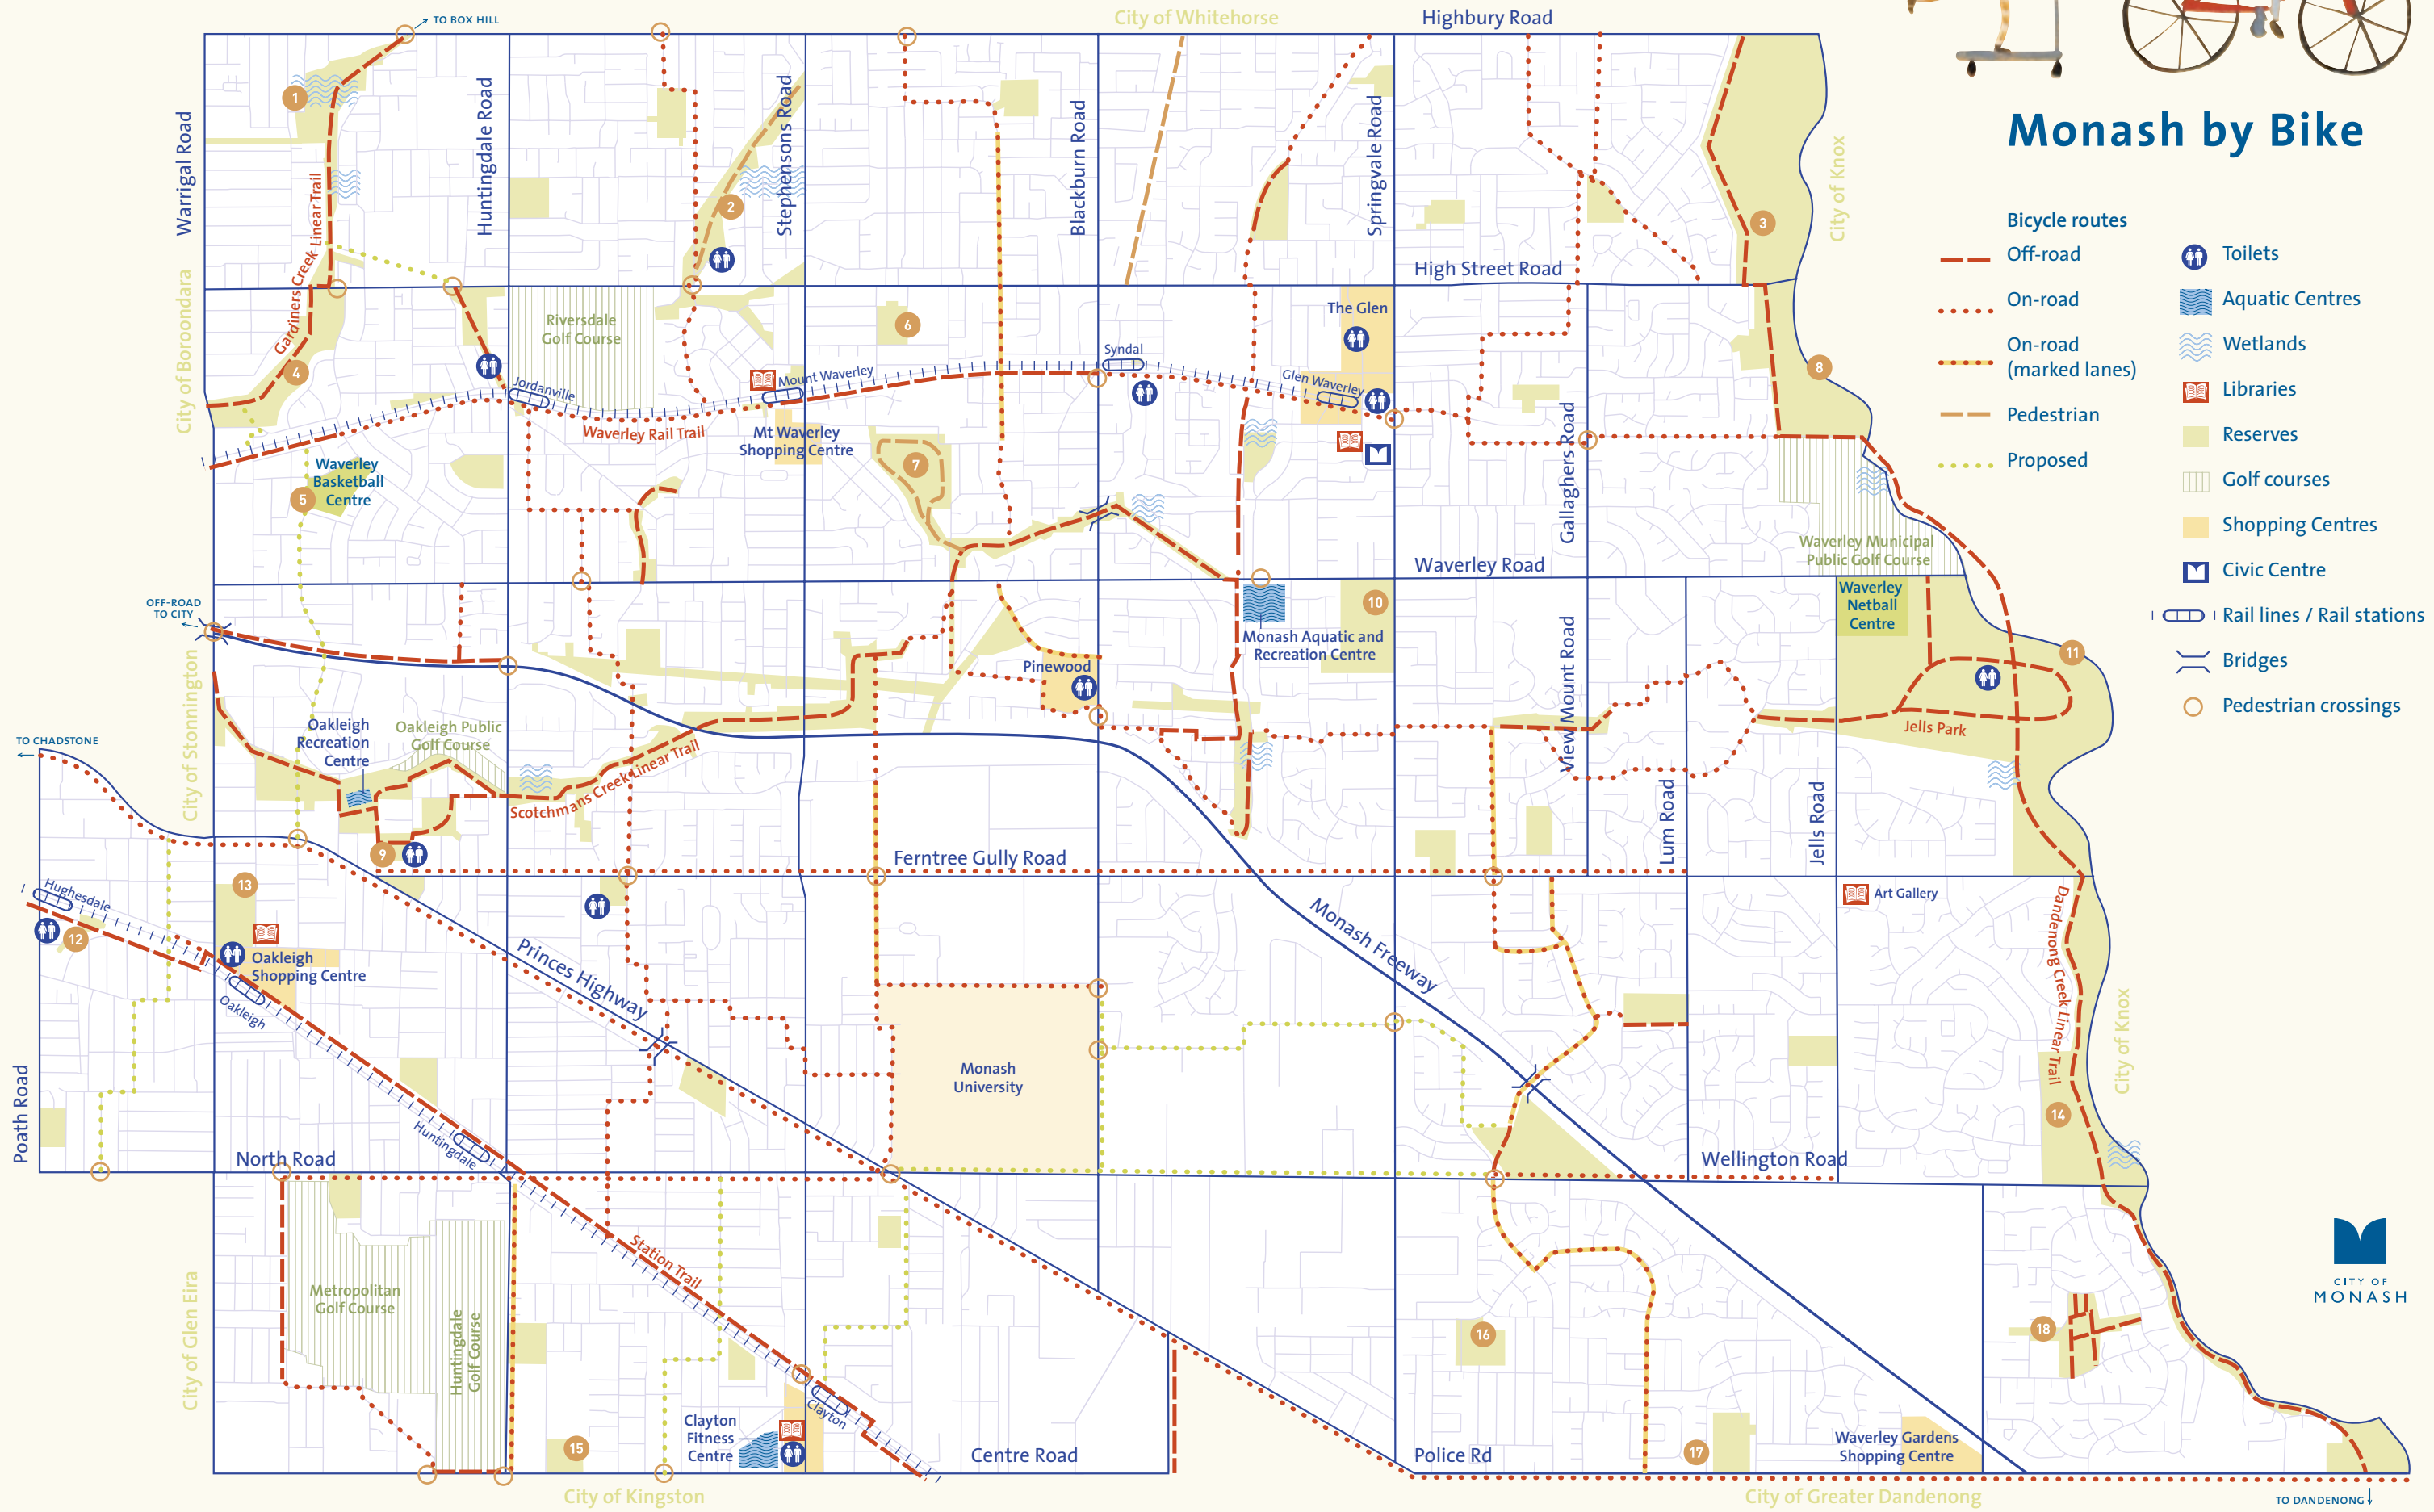

- 1 Gardiners Creek Reserve
- 2 Damper Creek Reserve
- 3 Drummies Bridge Reserve
- 4 Ashwood Holmesglen Reserve
- 5 Batesford Reserve
- 6 Mt Waverley Reserve
- 7 Valley Reserve
- 8 Napier Park Reserve
- 9 Brickmakers Park
- 10 Central Reserve
- 11 Jells Park
- 12 Galbally Park
- 13 Warrawee Park
- 14 Mulgrave Reserve
- 15 Talbot Park
- 16 Wellington Reserve
- 17 Southern Reserve
- 18 Gladeswood Reserve

# Monash by Bike

- Bicycle routes**
- Off-road
  - ... On-road
  - - - On-road (marked lanes)
  - - - Pedestrian
  - ... Proposed
- Facilities**
- ♿ Toilets
  - 🏊 Aquatic Centres
  - 🌊 Wetlands
  - 📖 Libraries
  - 🌳 Reserves
  - 🏌 Golf courses
  - 🛍 Shopping Centres
  - 🏛 Civic Centre
  - 🚆 Rail lines / Rail stations
  - 🌉 Bridges
  - ⦿ Pedestrian crossings

TO DANDENONG ↓